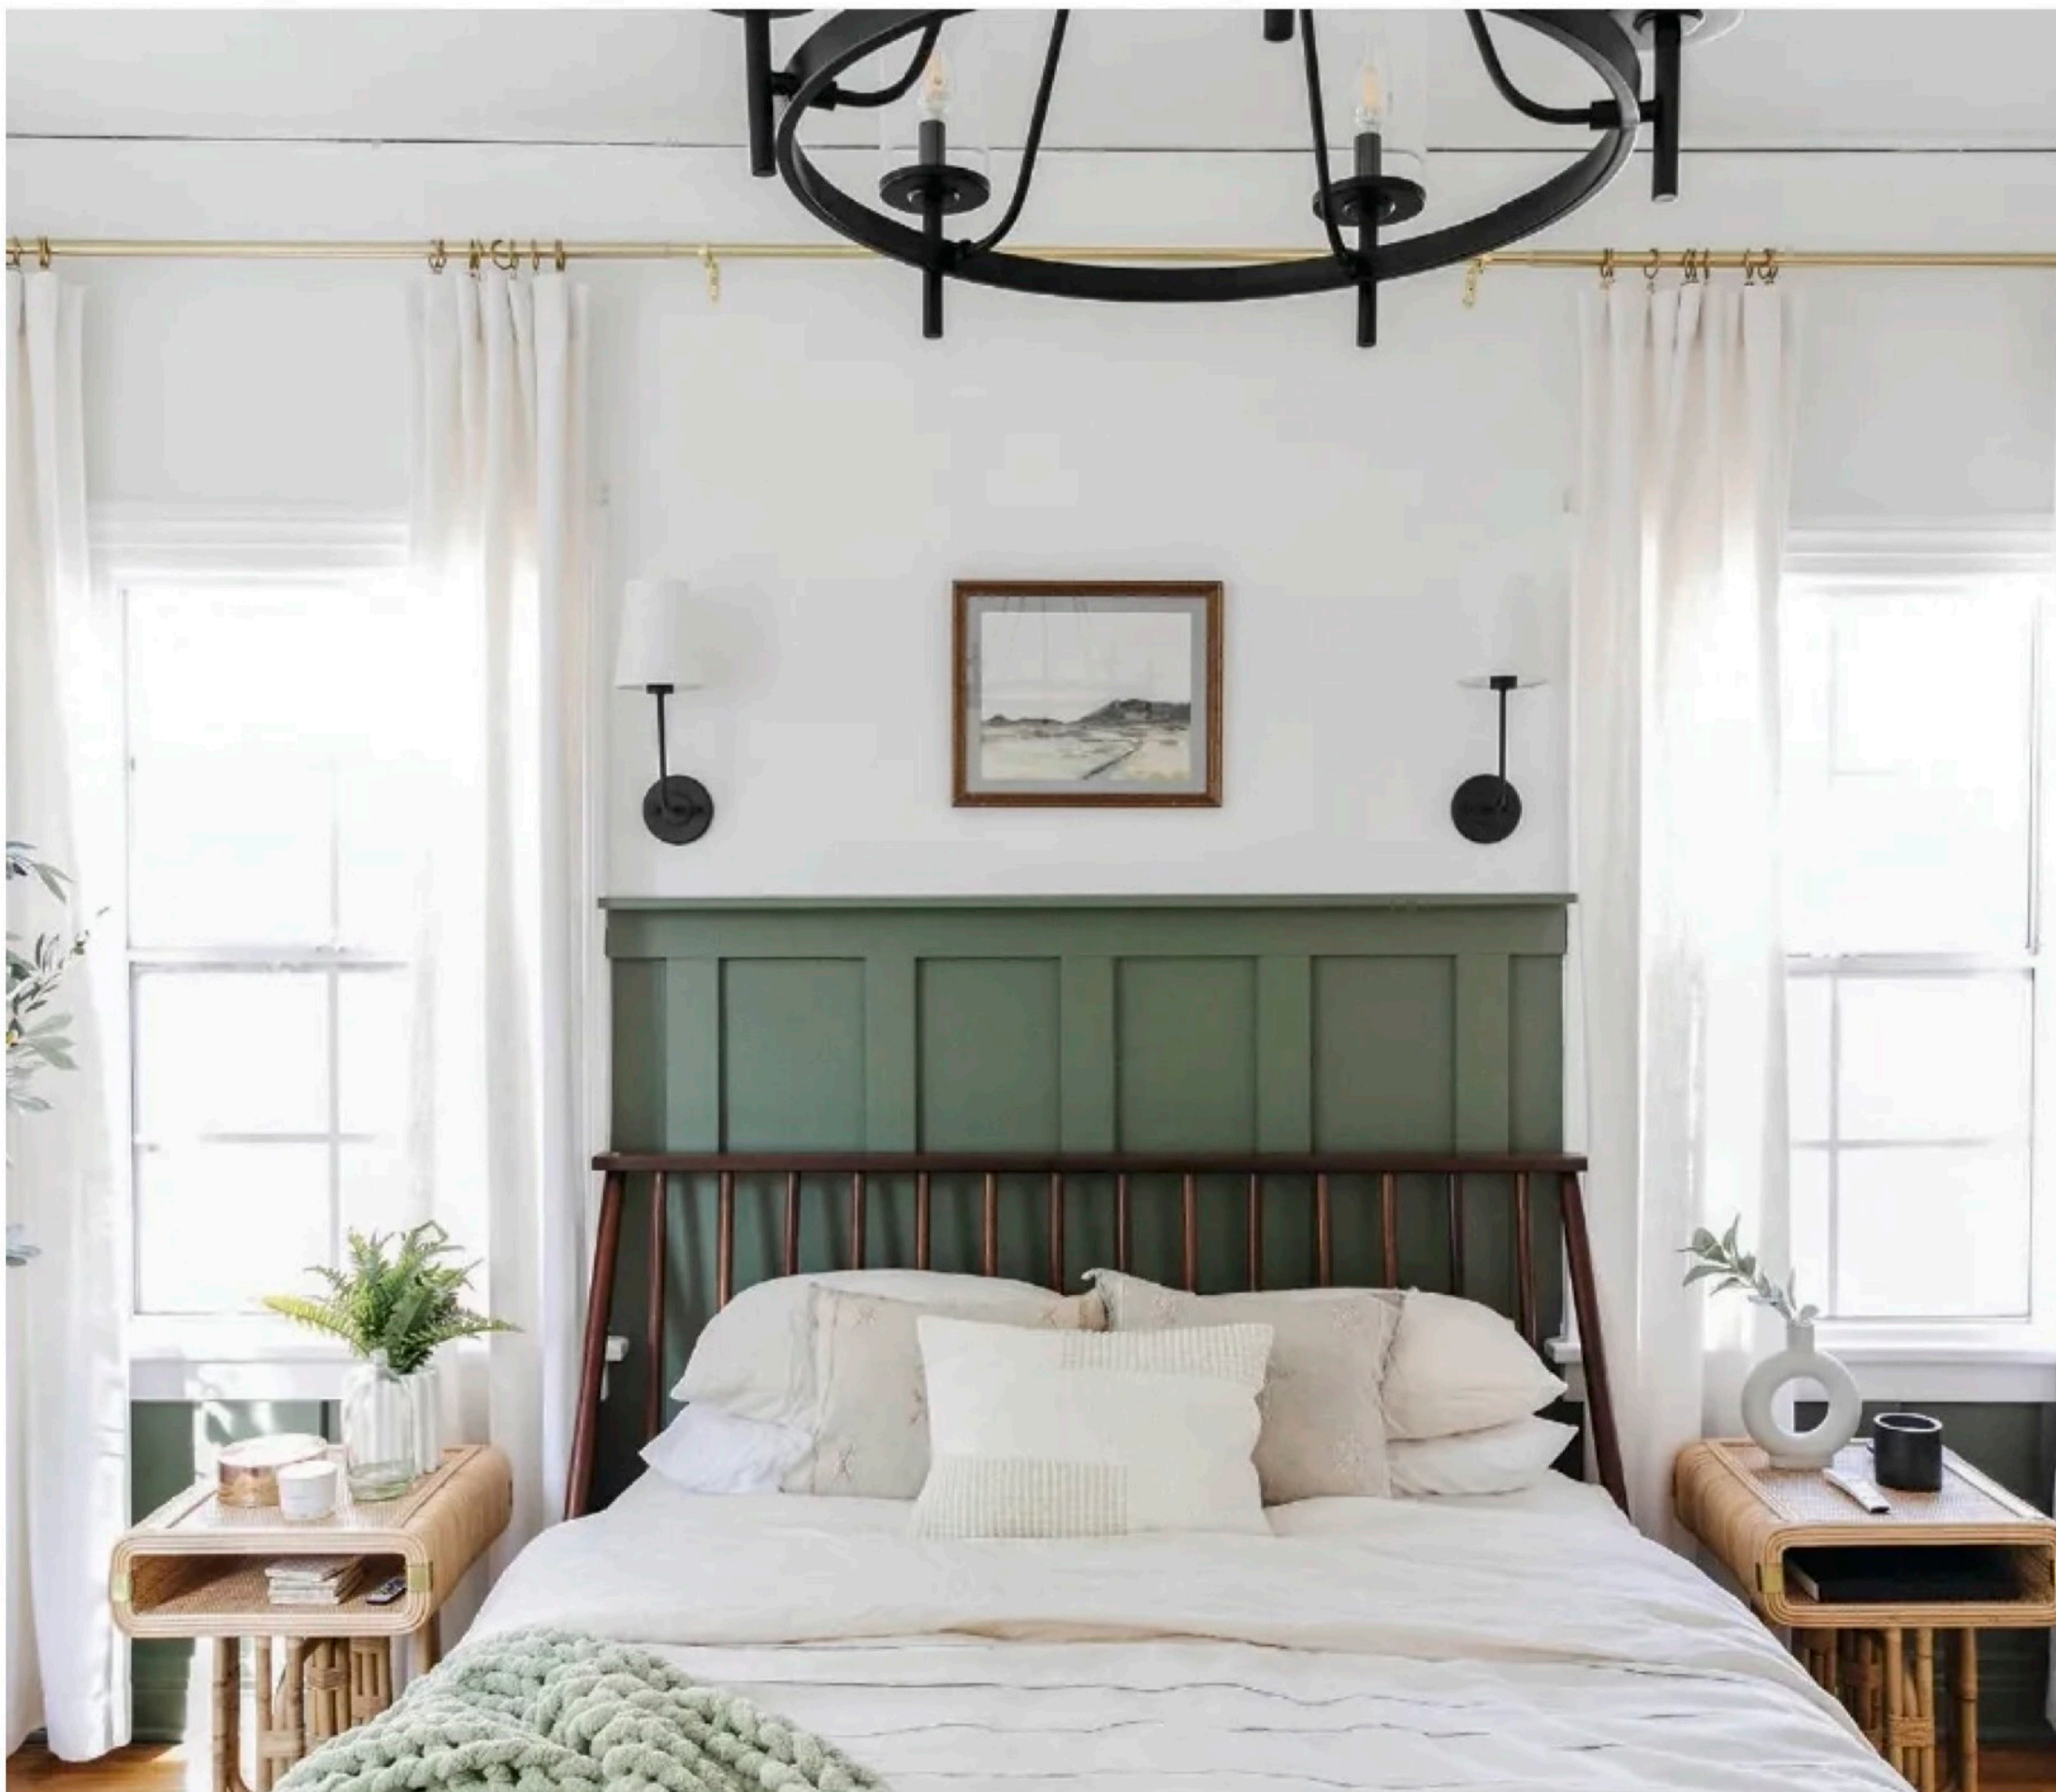

50 BEST OF DESIGN

Clockwise from left: Croft House's California-inspired furniture is made in L.A.; a Stinson Beach garden by Patricia Benner; on-the-rise designer Drew Scott's own bedroom.

CLOCKWISE FROM LEFT, PHOTOS BY: CARLEY RUDD; MARION BENNER; DREW SCOTT

FAVORITE DESIGN DISTRICT
HELMS BAKERY DISTRICT
Culver City
helmsbakerydistrict.com

MOST ALLURING NEW SHOWROOM
MARTIN & BROCKETT
Los Angeles
martinandbrockett.com

LARGEST ANTIQUES RESOURCE
JF CHEN
Los Angeles
jfchen.com

BEST LOCALLY MADE FURNITURE
CROFT HOUSE
Los Angeles
crofthouse.com